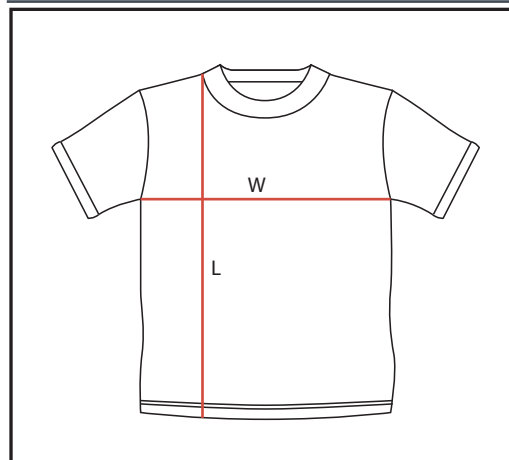

APPAREL

Men's Straight Cut:

CMS-5030-x, CMS-6010-x, CMS-8000-x, CMS-8001-x, CMS-8002-x

LE Straight Cut:

CME-6003x

Men's Fitted Cut:

CME-6002x

Children's Straight Cut:

CMS-K5030-x, CMS-K6020-x

Measurements in cm

MEN'S STRAIGHT CUT

SIZE	L	W
S	68	54
M	71	58
L	73	60
XL	78	62
XXL	82	65

CHILDREN'S CUT

SIZE	L	W
4-5 yo.	46.5	39
6-7 yo.	51.5	41
8-9 yo.	57.5	43
10-11 yo.	62	45

LE STRAIGHT CUT

SIZE	L	W
M	-	57
L	-	59
XL	-	61

MEN'S FITTED CUT

SIZE	L	W
M	-	55
L	-	57
XL	-	59

IMPORTANT NOTES:

ALWAYS USE YOUR HIGHEST VALUE AS YOUR SIZE REFERENCE.

IF YOU HAVE WIDE FEET, USE ONE SIZE LARGER AS MOTORSPORT FOOTWEAR IS SLIM.